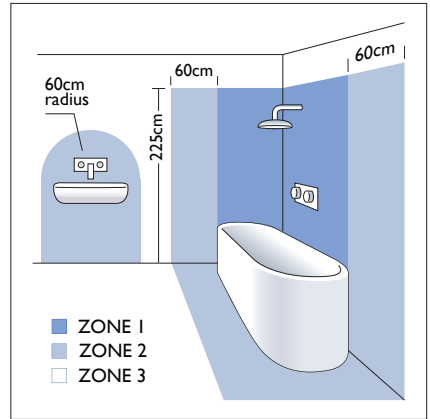

4 x 60w (max)
E27  excl.

Zone **3**

To be used in conjunction with the following shades:

- 94096
- 94097
- 94100
- 94101
- 94104
- 94105